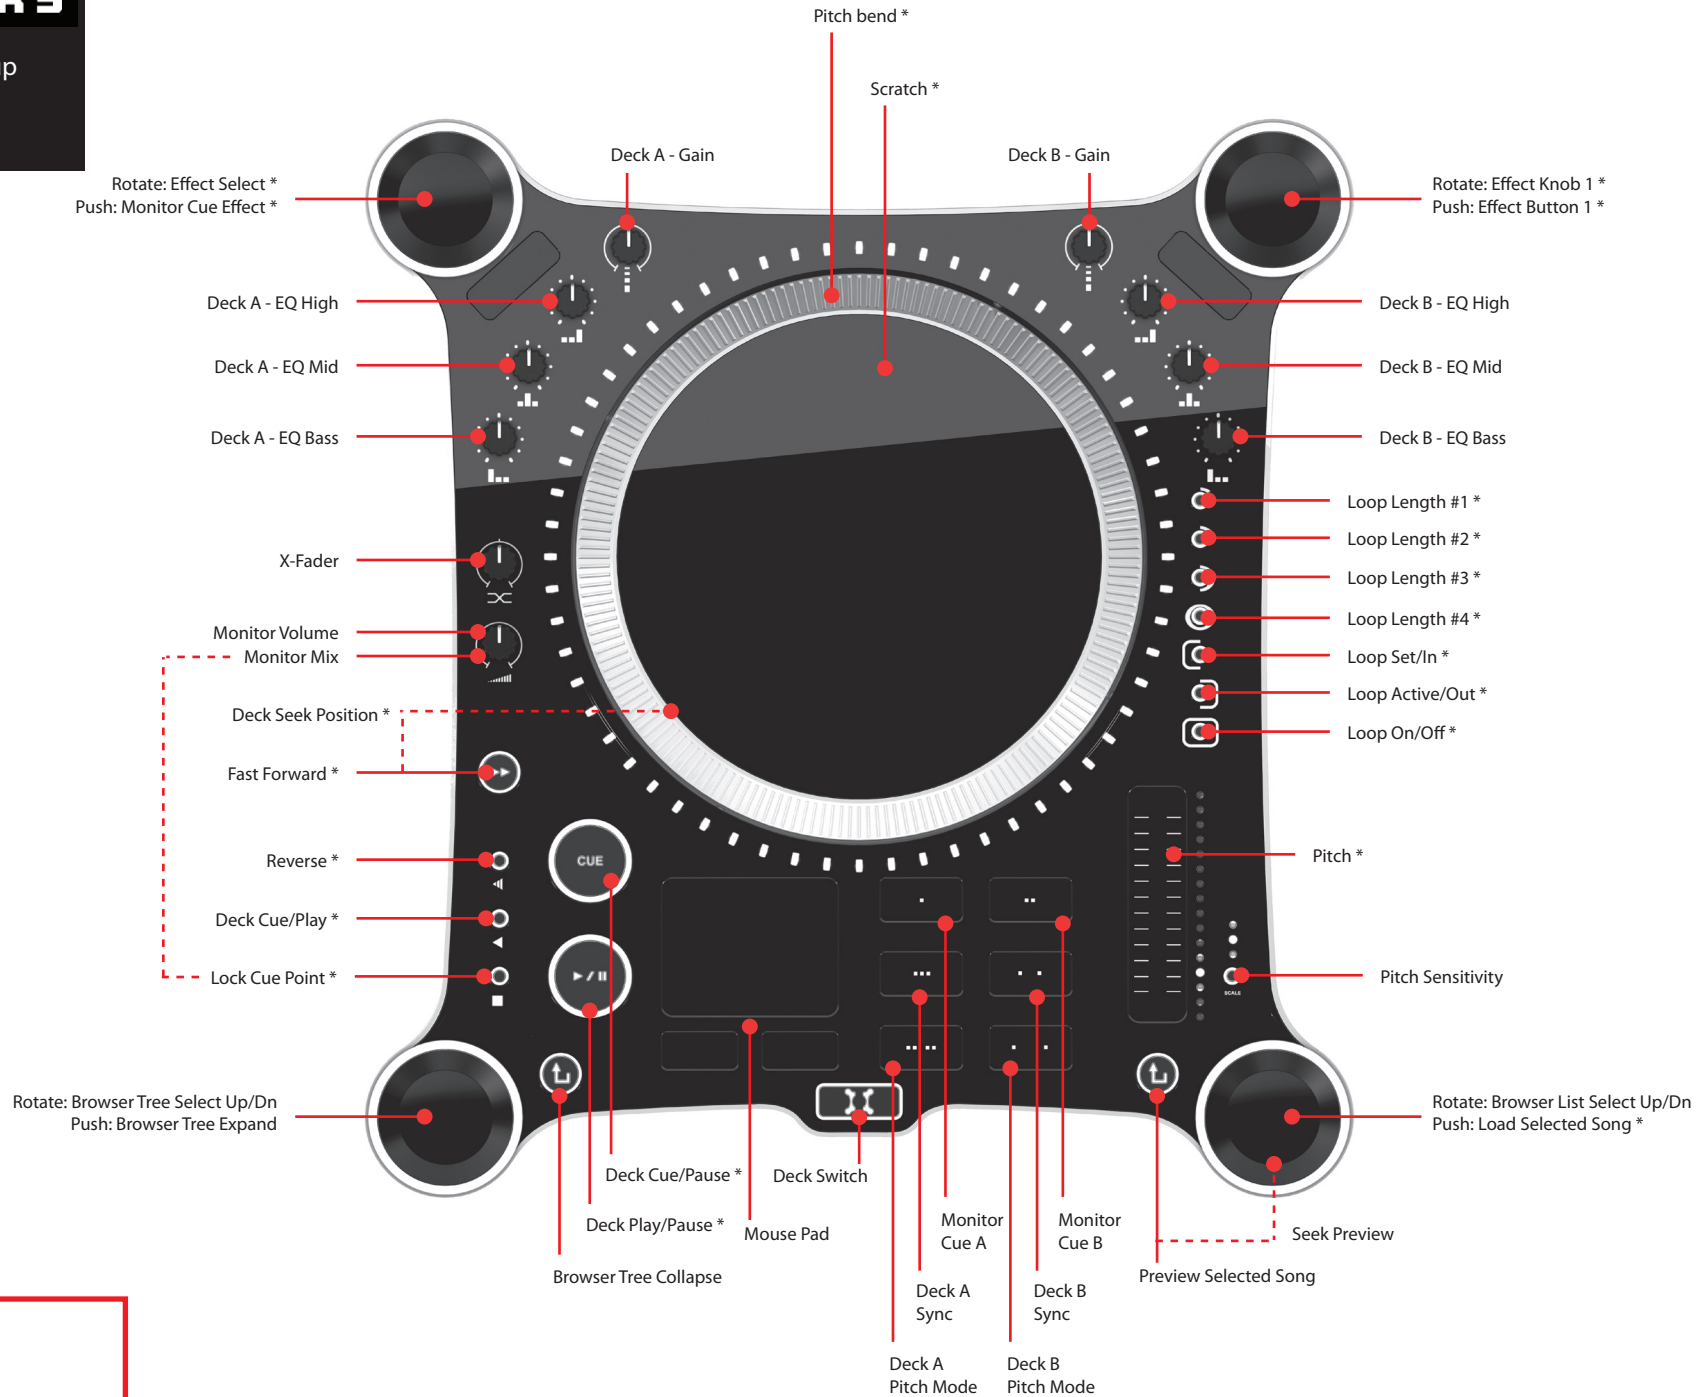

## Default MIDI Setup Single (Internal Mixer)

Combined Function

\*) Applies to currently selected deck  
Orange = Deck A    Green = Deck B